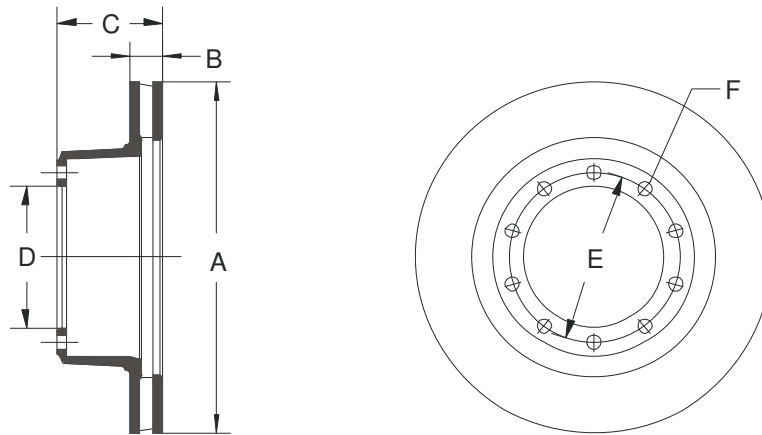

DURABRAKE BRAKE DISCS

SPECIFICATIONS, DIMENSIONS, FEATURES AND APPLICATIONS

| Part Number | Wt. (lbs) | Type | (A) Overall Dia. | (B) Brake Thick-ness | (C) Overall Depth | (D) Pilot Dia. | (E) Bolt Circle Dia. | (F) Bolt Holes | | ABS | Application |
|-------------|-----------|------|------------------|----------------------|-------------------|----------------|----------------------|----------------|---------|---------|------------------------------------|
| | | | | | | | | Number | Dia. | | |
| 56641 | 80 | HAT | 17.10 | 1.77 | 5.19 | 5.31 | 6.61 | 12 | 0.75 | No | MCI "J" & "D" Bus Front & Tag |
| 56642 | 80 | U | 17.10 | 1.77 | 5.64 | 8.50 | 10.50 | 10 | 5/8"-18 | No | MCI "J" & "D" Bus Drive Axle |
| 72201A | 42 | HAT | 15 | 1.44 | 4.44 | 6.00 | 7.25 | 10 | 0.59 | Cast | Truck Front and Rear Axles |
| 72202A | 39 | HAT | 15 | 1.44 | 3.21 | 6.00 | 7.25 | 10 | 0.59 | Cast | Navistar |
| 72251A | 39 | HAT | 15 | 1.44 | 3.50 | 5.40 | 6.75 | 5 | 0.78 | Cast | Navistar Front Axles |
| 72261A | 39 | HAT | 15 | 1.44 | 3.50 | 5.40 | 6.75 | 6 | 0.78 | Cast | Navistar Front and Rear Axles |
| 72291A | 44 | HAT | 15.37 | 1.54 | 3.40 | 6.00 | 7.25 | 10 | 0.59 | Cast | GMC/Chev. Front & Rear Axles |
| 72301 | 45 | HAT | 15.38 | 1.54 | 3.40 | 6.00 | 7.25 | 10 | 0.59 | No | GMC/Chev. Front & Rear Axles |
| 74461 | 21 | HAT | 12 | 0.87 | 1.34 | 2.96 | 4.33 | 6 | 0.43 | No | AM General Vehicle |
| 74462 | 15 | HAT | 12 | 1.02 | 1.84 | 3.55 | 4.33 | 6 | 0.43 | No | AM General Vehicle |
| 75521A | 42 | U | 13 | 1.38 | 4.76 | 5.91 | 6.89 | 12 | M12 | Cast | NABI/Optare Rear Axle |
| 76601A | 80 | U | 17.10 | 1.77 | 5.65 | 7.64 | 9.84 | 10 | 5/8"-18 | Bolt-on | MCI "E" Bus All Axles |
| 76602A | 80 | U | 17.10 | 1.77 | 5.31 | 7.64 | 8.66 | 10 | M16-1.5 | Cast | Van Hool "C" Bus Drive Axle |
| 76603 | 79 | U | 17.10 | 1.77 | 5.35 | 7.64 | 8.66 | 10 | M16-1.5 | No | Prevost Bus Front & Tag Axle |
| 76604 | 96 | U | 17.10 | 1.77 | 7.08 | 7.64 | 9.84 | 10 | 5/8"-18 | Cast | Prevost Bus Drive Axle |
| 76605 | 78 | U | 17.24 | 1.77 | 5.31 | 7.87 | 9.25 | 10 | M16-1.5 | No | Van Hool "T" Bus Front & Tag Axle |
| 76606 | 80 | U | 17.10 | 1.77 | 5.65 | 7.64 | 9.84 | 10 | 5/8"-18 | Bolt-on | NABI Compo Bus |
| 76607 | 71 | U | 16.93 | 1.77 | 5.22 | 8.31 | 9.37 | 10 | M14-1.5 | No | Setra S417 Front, Tag & Drive Axle |
| 76608 | 78 | U | 17.10 | 1.77 | 5.12 | 8.00 | 9.25 | 10 | M16-1.5 | No | Van Hool "A" Bus Front & Tag Axle |
| 76609 | 71 | U | 17.01 | 1.77 | 5.31 | 7.64 | 8.66 | 10 | M16-1.5 | No | Setra S200 Series Front & Tag Axle |
| 76610 | 78 | U | 16.93 | 1.77 | 5.16 | 7.99 | 9.25 | 10 | M16-1.5 | Yes | Van Hool New Style Drive Axle |
| 76621 | 77 | HAT | 17.10 | 1.77 | 5.12 | 5.15 | 6.61 | 12 | 0.75 | No | Van Hool "C" Bus Front & Tag Axle |
| 76641 | 78 | HAT | 16.98 | 1.77 | 4.54 | 5.31 | 6.50 | 14 | 0.59 | No | Prevost Bus Front & Tag Axle |